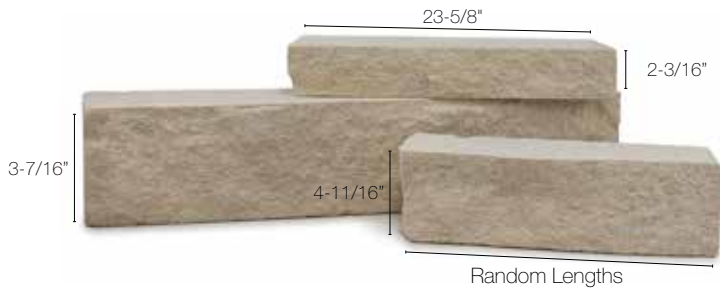

Old Country

Arizona Red