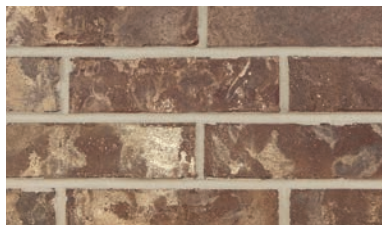

Muskogee, OK collection

Muskogee, OK collection

Antique Fresco

Aztec Blend

Browns Mill

Flagstaff

Fossil Creek

Glenwood Blend

Salt Plains

Shadow Falls

Summer Harvest

Tecomate

Exceptional Beauty. Effortless Performance.

The exquisite allure of Meridian® Brick on your home or office will be a bold expression of your unique personality. Ranging from traditional reds to pastels and earth tones, from straight edges to tumbled and textured styles, our clay brick products enable you to create unique designs that will transform your next project into a signature statement of beauty for generations to come.

Be Bold. Be Brick®.

PLEASE NOTE: This literature is intended to generally show the color range of the featured product. Using print and photography, it is impossible to show all colors, percentages of colors, texture and the harmless imperfections that may be contained in thousands of brick. Brick from different production runs may vary slightly in color range and texture.