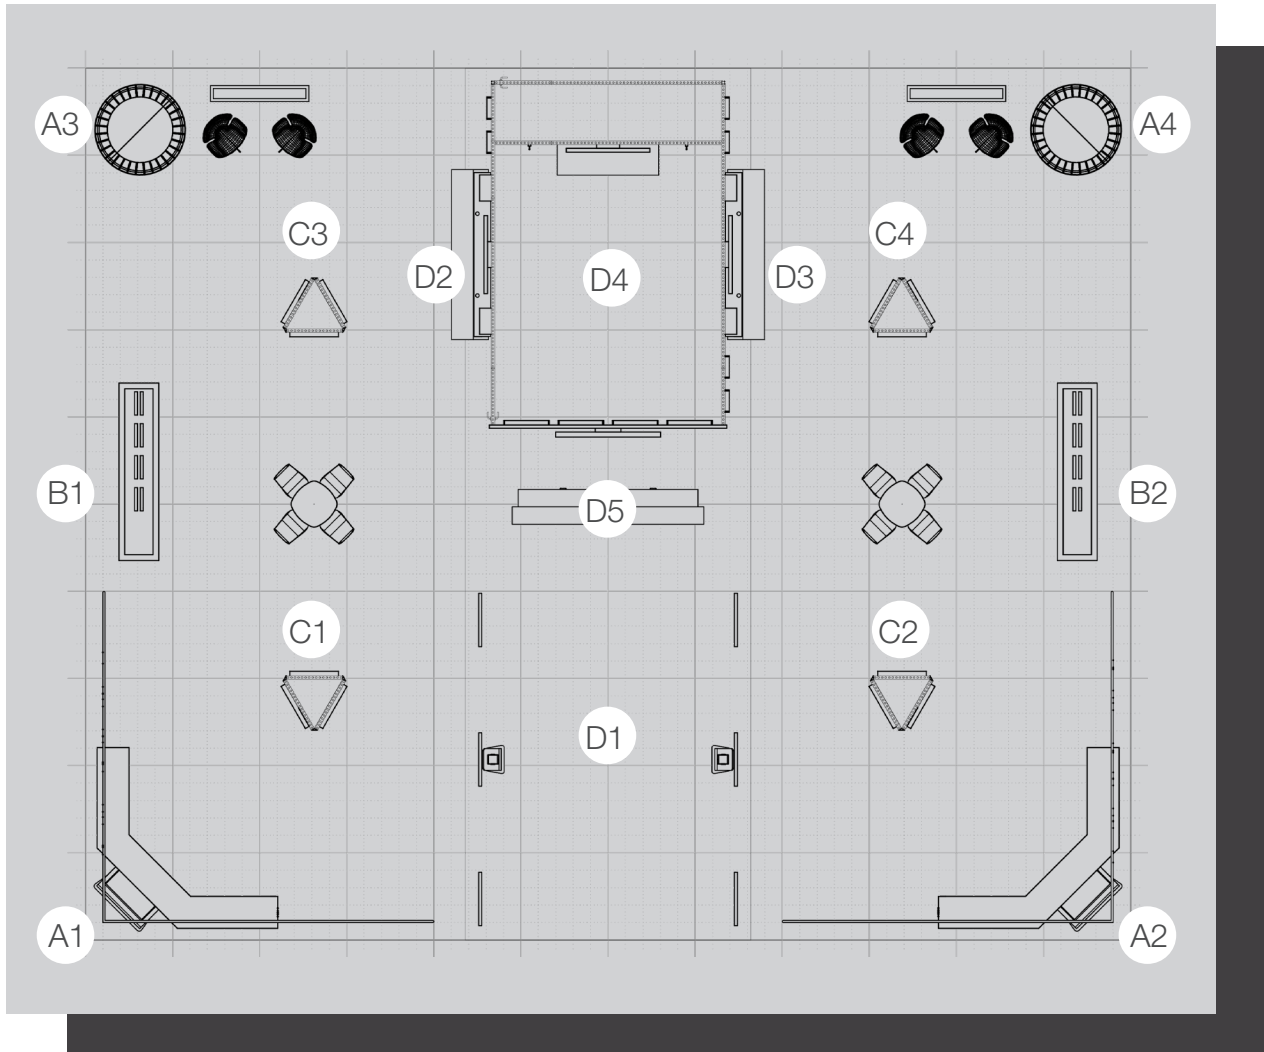

LUDOWICI

THE BOOTH

- A1 Thin Products
- A2 Contemporary Colors
- A3 Arriscraft Stone
- A4 Arriscraft Stone
- B1 New Products
- B2 The Building Envelope
- C1 Creativity Unleashed
- C2 The Building Envelope
- C3 Building Envelope Luxury
- C4 Palatable Design
- D1 The Six Pillars of Brick Design
- D2 Interactive Walls
- D3 Interactive Walls
- D4 Meeting Room
- D5 Customer Service Desk