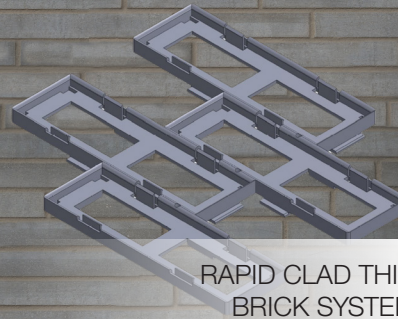

BOOTH LEGEND

INTERACTIVE WALL

LUZERNE PAVER

PENWINE PAVER

RAPID CLAD THIN BRICK SYSTEM

DISCOVERY PARK

GHOSTTOWN

SANDY SHORE

On each interactive wall, viewers can touch and feel some of General Shale's most creative products. From the unique, through-body white brick we call Sandy Shore to the inventive Rapid Clad Thin Brick System used for installing multiple thin brick at once, General Shale is truly at the forefront of innovation.