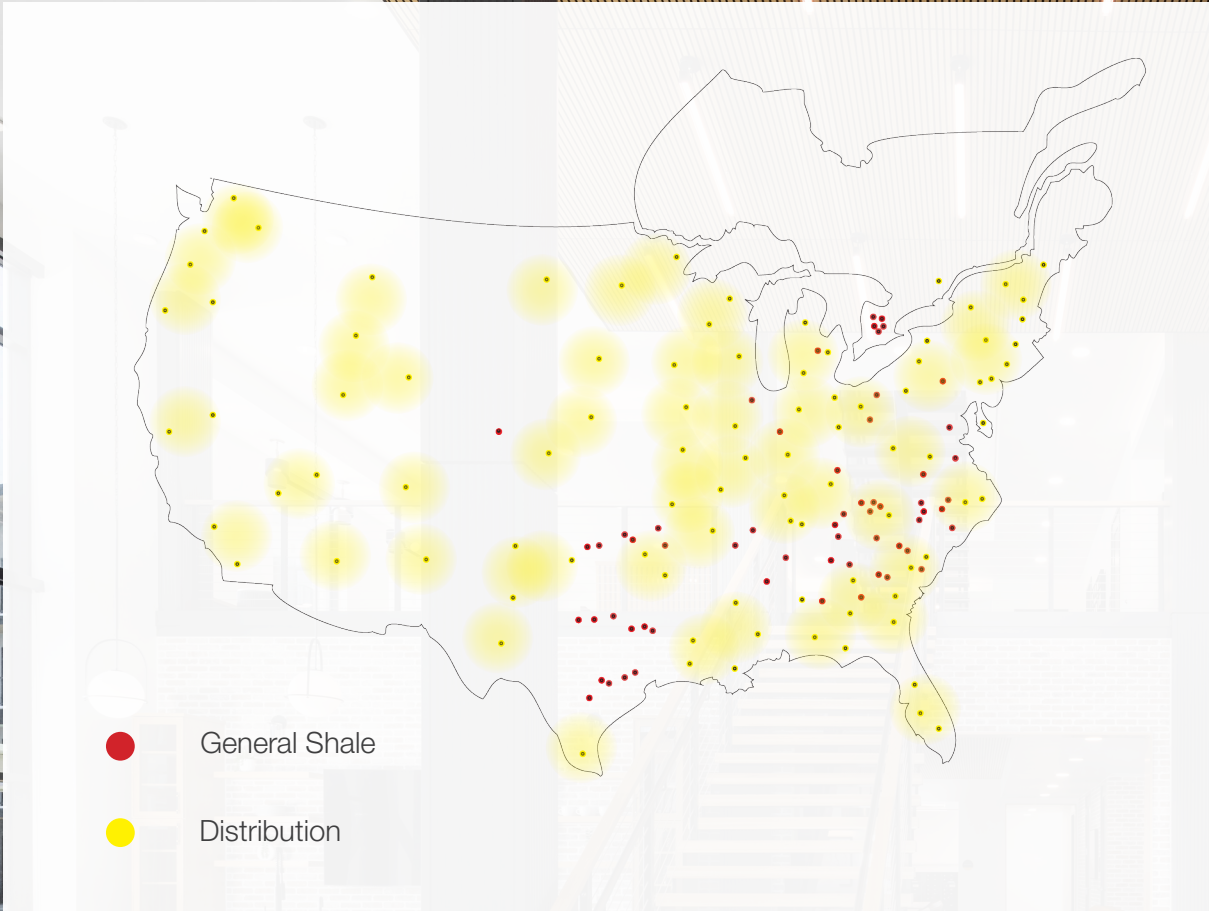

BRICK IS BACK

AT THE INTERNATIONAL BUILDERS' SHOW

2025 SHOW CATALOG

General Shale

 wienerberger

THE BRAND

General Shale is thrilled to be back at the International Builders' Show after nearly a decade away, showcasing our commitment to innovation, sustainability, and customer-focused solutions. Established in 1928, General Shale has expanded from a local company to become the largest brick manufacturer in North America. Designed to meet customers wherever they are, our new regional brand strategy services more customers than ever before through meaningful industry associations and partners.

General Shale Brick

Arriscraft

Summitville

Columbus Brick
SINCE 1890

Watson Town Brick

Canada Brick

Michigan Brick

Red River Brick