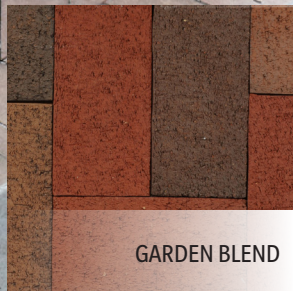

ARRISCRAFT STONE

MOONSTONE

OUTDOOR LIVING SOLUTIONS