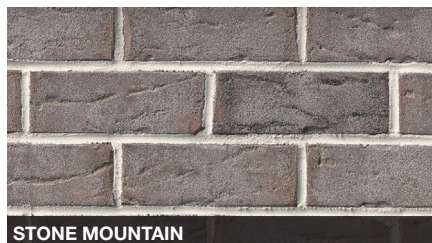

Exceptional Beauty. Effortless Performance.

General Shale has spent nearly 100 years building communities, homes, and businesses throughout the U.S. and Canada. Our General Shale Brick products enable you to create unique designs through the use of texture, size, and colors ranging from classic reds to warm earth tones and unique pastels. All-natural clay brick has an exceptionally long life cycle, does not emit ozone-depleting substances, and can be manufactured virtually waste-free.

A solid foundation starts with General Shale products.

PLEASE NOTE: Photo samples are intended to represent general color range and texture. Precise color fidelity is difficult to obtain in print. Brick selection should be made from product samples.