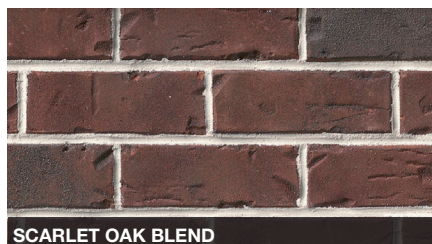

Exceptional Beauty. Effortless Performance.

General Shale has spent nearly 100 years building communities, homes, and businesses throughout the U.S. and Canada. Our General Shale Brick products enable you to create unique designs through the use of texture, size, and colors ranging from classic reds to warm earth tones and unique pastels. All-natural clay brick has an exceptionally long life cycle, does not emit ozone-depleting substances, and can be manufactured virtually waste-free.

A solid foundation starts with General Shale products.

PLEASE NOTE: Photo samples are intended to represent general color range and texture. Precise color fidelity is difficult to obtain in print. Brick selection should be made from product samples.