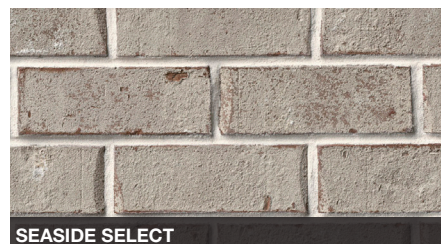

Exceptional Beauty. Effortless Performance.

General Shale has spent nearly 100 years building communities, homes, and businesses throughout the U.S. and Canada. Our General Shale Brick products enable you to create unique designs through the use of texture, size, and colors ranging from classic reds to warm earth tones and unique pastels. All-natural clay brick has an exceptionally long life cycle, does not emit ozone-depleting substances, and can be manufactured virtually waste-free.

A solid foundation starts with General Shale products.

PLEASE NOTE: Photo samples are intended to represent general color range and texture. Precise color fidelity is difficult to obtain in print. Brick selection should be made from product samples.