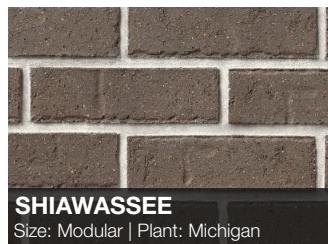

Authentic Brick™ by General Shale is the exciting new way to transform your home or business with brick. Unlike full dimension brick, applying thin brick can either be a do-it-yourself project or completed by an experienced trades professional. With 16 colors and various textures to choose from, there's something for any design style.

Product Dimensions

Modular Flats: 2 1/4" x 7 5/8" x 5/8"

Modular Corners: 2 1/4" x 7 5/8" x 5/8" x 3 1/2"

Queen Flats: 2 3/4" x 7 5/8" x 5/8"

Queen Corners: 2 3/4" x 7 5/8" x 5/8" x 2 3/4"

Photo samples are intended to represent general color range and texture. Precise color fidelity is difficult to obtain in print. Brick selection should be made from product samples.