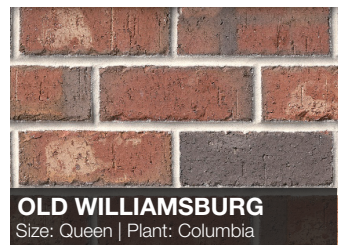

Authentic Brick™ by General Shale is the exciting new way to transform your home or business with brick. Unlike full dimension brick, applying thin brick can either be a do-it-yourself project or completed by an experienced trades professional. With 16 colors and various textures to choose from, there's something for any design style.