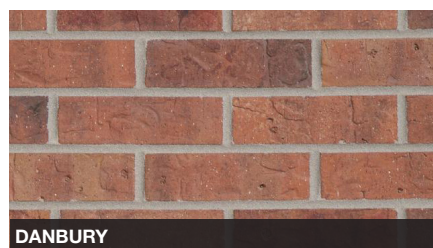

Exceptional Beauty. Effortless Performance.

General Shale has spent nearly 100 years building communities, homes, and businesses throughout the U.S. and Canada. Our General Shale Brick products enable you to create unique designs through the use of texture, size, and colors ranging from classic reds to warm earth tones and unique pastels. All-natural clay brick has an exceptionally long life cycle, does not emit ozone-depleting substances, and can be manufactured virtually waste-free.

A solid foundation starts with General Shale products.

PLEASE NOTE: Photo samples are intended to represent general color range and texture. Precise color fidelity is difficult to obtain in print. Brick selection should be made from product samples.

PLEASE NOTE: Photo samples are intended to represent general color range and texture. Precise color fidelity is difficult to obtain in print. Brick selection should be made from product samples.