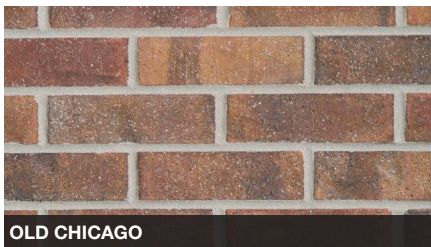

Exceptional Beauty. Effortless Performance.

General Shale has spent nearly 100 years building communities, homes, and businesses throughout the U.S. and Canada. Our General Shale Brick products enable you to create unique designs through the use of texture, size, and colors ranging from classic reds to warm earth tones and unique pastels. All-natural clay brick has an exceptionally long life cycle, does not emit ozone-depleting substances, and can be manufactured virtually waste-free.

A solid foundation starts with General Shale products.

PLEASE NOTE: Photo samples are intended to represent general color range and texture. Precise color fidelity is difficult to obtain in print. Brick selection should be made from product samples.

PLEASE NOTE: Photo samples are intended to represent general color range and texture. Precise color fidelity is difficult to obtain in print. Brick selection should be made from product samples.