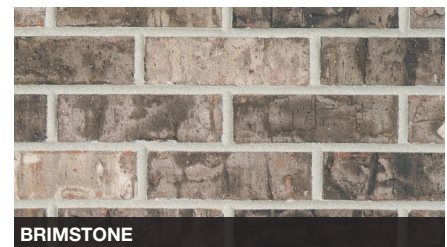

Exceptional Beauty. Effortless Performance.

General Shale has spent nearly 100 years building communities, homes, and businesses throughout the U.S. and Canada. Our General Shale Brick products enable you to create unique designs through the use of texture, size, and colors ranging from classic reds to warm earth tones and unique pastels. All-natural clay brick has an exceptionally long life cycle, does not emit ozone-depleting substances, and can be manufactured virtually waste-free.

A solid foundation starts with General Shale products.

PLEASE NOTE: Photo samples are intended to represent general color range and texture. Precise color fidelity is difficult to obtain in print. Brick selection should be made from product samples.

PLEASE NOTE: Photo samples are intended to represent general color range and texture. Precise color fidelity is difficult to obtain in print. Brick selection should be made from product samples.