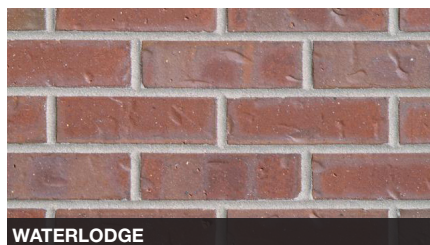

Exceptional Beauty. Effortless Performance.

General Shale has spent nearly 100 years building communities, homes, and businesses throughout the U.S. and Canada. Our General Shale Brick products enable you to create unique designs through the use of texture, size, and colors ranging from classic reds to warm earth tones and unique pastels. All-natural clay brick has an exceptionally long life cycle, does not emit ozone-depleting substances, and can be manufactured virtually waste-free.

A solid foundation starts with General Shale products.

PLEASE NOTE: Photo samples are intended to represent general color range and texture. Precise color fidelity is difficult to obtain in print. Brick selection should be made from product samples.

PLEASE NOTE: Photo samples are intended to represent general color range and texture. Precise color fidelity is difficult to obtain in print. Brick selection should be made from product samples.