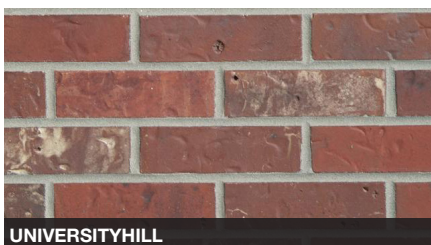

Exceptional Beauty. Effortless Performance.

General Shale has spent nearly 100 years building communities, homes, and businesses throughout the U.S. and Canada. Our General Shale Brick products enable you to create unique designs through the use of texture, size, and colors ranging from classic reds to warm earth tones and unique pastels. All-natural clay brick has an exceptionally long life cycle, does not emit ozone-depleting substances, and can be manufactured virtually waste-free.

A solid foundation starts with General Shale products.

PLEASE NOTE: Photo samples are intended to represent general color range and texture. Precise color fidelity is difficult to obtain in print. Brick selection should be made from product samples.

PLEASE NOTE: Photo samples are intended to represent general color range and texture. Precise color fidelity is difficult to obtain in print. Brick selection should be made from product samples.