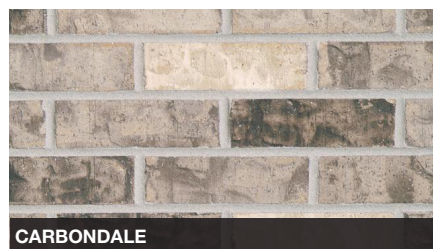

Exceptional Beauty. Effortless Performance.

General Shale has spent nearly 100 years building communities, homes, and businesses throughout the U.S. and Canada. Our General Shale Brick products enable you to create unique designs through the use of texture, size, and colors ranging from classic reds to warm earth tones and unique pastels. All-natural clay brick has an exceptionally long life cycle, does not emit ozone-depleting substances, and can be manufactured virtually waste-free.

A solid foundation starts with General Shale products.

PLEASE NOTE: Photo samples are intended to represent general color range and texture. Precise color fidelity is difficult to obtain in print. Brick selection should be made from product samples.

PLEASE NOTE: Photo samples are intended to represent general color range and texture. Precise color fidelity is difficult to obtain in print. Brick selection should be made from product samples.