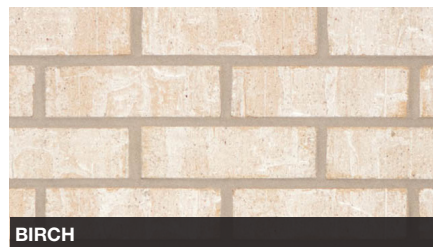

Exceptional Beauty. Effortless Performance.

General Shale has spent nearly 100 years building communities, homes, and businesses throughout the U.S. and Canada. Our General Shale Brick products enable you to create unique designs through the use of texture, size, and colors ranging from classic reds to warm earth tones and unique pastels. All-natural clay brick has an exceptionally long life cycle, does not emit ozone-depleting substances, and can be manufactured virtually waste-free.

A solid foundation starts with General Shale products.

PLEASE NOTE: Photo samples are intended to represent general color range and texture. Precise color fidelity is difficult to obtain in print. Brick selection should be made from product samples.

PLEASE NOTE: Photo samples are intended to represent general color range and texture. Precise color fidelity is difficult to obtain in print. Brick selection should be made from product samples.