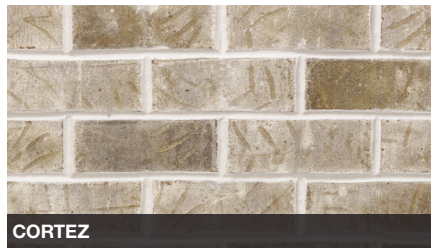

Exceptional Beauty. Effortless Performance.

General Shale has spent nearly 100 years building communities, homes, and businesses throughout the U.S. and Canada. Our General Shale Brick products enable you to create unique designs through the use of texture, size, and colors ranging from classic reds to warm earth tones and unique pastels. All-natural clay brick has an exceptionally long life cycle, does not emit ozone-depleting substances, and can be manufactured virtually waste-free.

A solid foundation starts with General Shale products.

PLEASE NOTE: Photo samples are intended to represent general color range and texture. Precise color fidelity is difficult to obtain in print. Brick selection should be made from product samples.