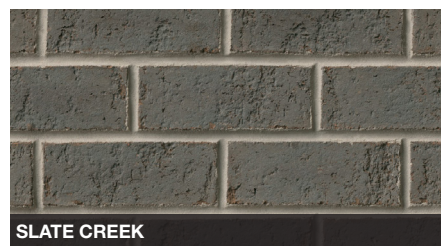

Exceptional Beauty. Effortless Performance.

General Shale has spent nearly 100 years building communities, homes, and businesses throughout the U.S. and Canada. Our General Shale Brick products enable you to create unique designs through the use of texture, size, and colors ranging from classic reds to warm earth tones and unique pastels. All-natural clay brick has an exceptionally long life cycle, does not emit ozone-depleting substances, and can be manufactured virtually waste-free.

A solid foundation starts with General Shale products.

PLEASE NOTE: Photo samples are intended to represent general color range and texture. Precise color fidelity is difficult to obtain in print. Brick selection should be made from product samples.