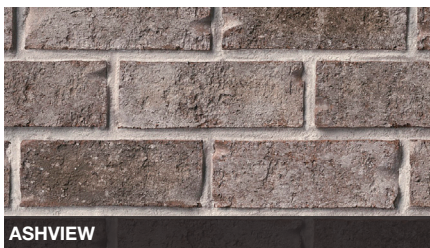

Exceptional Beauty. Effortless Performance.

General Shale has spent nearly 100 years building communities, homes, and businesses throughout the U.S. and Canada. Our General Shale Brick products enable you to create unique designs through the use of texture, size, and colors ranging from classic reds to warm earth tones and unique pastels. All-natural clay brick has an exceptionally long life cycle, does not emit ozone-depleting substances, and can be manufactured virtually waste-free.

A solid foundation starts with General Shale products.

PLEASE NOTE: Photo samples are intended to represent general color range and texture. Precise color fidelity is difficult to obtain in print. Brick selection should be made from product samples.