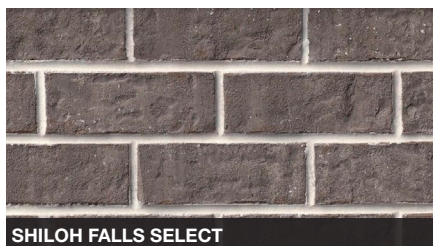

## Exceptional Beauty. Effortless Performance.

General Shale has spent nearly 100 years building communities, homes, and businesses throughout the U.S. and Canada. Our General Shale Brick products enable you to create unique designs through the use of texture, size, and colors ranging from classic reds to warm earth tones and unique pastels. All-natural clay brick has an exceptionally long life cycle, does not emit ozone-depleting substances, and can be manufactured virtually waste-free.

A solid foundation starts with General Shale products.

PLEASE NOTE: Photo samples are intended to represent general color range and texture. Precise color fidelity is difficult to obtain in print. Brick selection should be made from product samples.