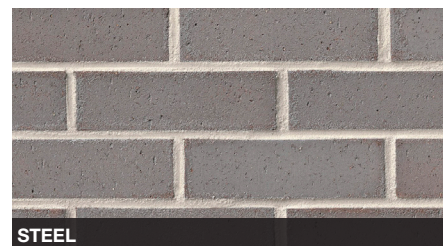

## Exceptional Beauty. Effortless Performance.

General Shale has spent nearly 100 years building communities, homes, and businesses throughout the U.S. and Canada. Our General Shale Brick products enable you to create unique designs through the use of texture, size, and colors ranging from classic reds to warm earth tones and unique pastels. All-natural clay brick has an exceptionally long life cycle, does not emit ozone-depleting substances, and can be manufactured virtually waste-free.

A solid foundation starts with General Shale products.

PLEASE NOTE: Photo samples are intended to represent general color range and texture. Precise color fidelity is difficult to obtain in print. Brick selection should be made from product samples.