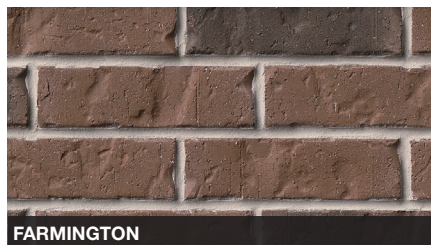

## Exceptional Beauty. Effortless Performance.

General Shale has spent nearly 100 years building communities, homes, and businesses throughout the U.S. and Canada. Our General Shale Brick products enable you to create unique designs through the use of texture, size, and colors ranging from classic reds to warm earth tones and unique pastels. All-natural clay brick has an exceptionally long life cycle, does not emit ozone-depleting substances, and can be manufactured virtually waste-free.

A solid foundation starts with General Shale products.

PLEASE NOTE: Photo samples are intended to represent general color range and texture. Precise color fidelity is difficult to obtain in print. Brick selection should be made from product samples.