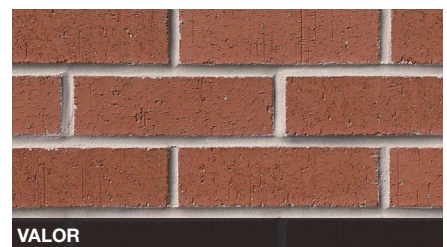

## Exceptional Beauty. Effortless Performance.

General Shale has spent nearly 100 years building communities, homes, and businesses throughout the U.S. and Canada. Our General Shale Brick products enable you to create unique designs through the use of texture, size, and colors ranging from classic reds to warm earth tones and unique pastels. All-natural clay brick has an exceptionally long life cycle, does not emit ozone-depleting substances, and can be manufactured virtually waste-free.

A solid foundation starts with General Shale products.

PLEASE NOTE: Photo samples are intended to represent general color range and texture. Precise color fidelity is difficult to obtain in print. Brick selection should be made from product samples.