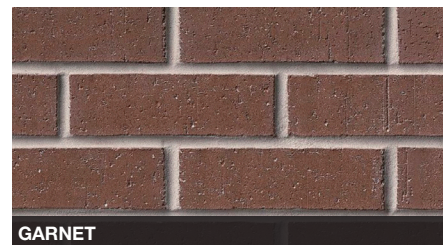

## Exceptional Beauty. Effortless Performance.

General Shale has spent nearly 100 years building communities, homes, and businesses throughout the U.S. and Canada. Our General Shale Brick products enable you to create unique designs through the use of texture, size, and colors ranging from classic reds to warm earth tones and unique pastels. All-natural clay brick has an exceptionally long life cycle, does not emit ozone-depleting substances, and can be manufactured virtually waste-free.

A solid foundation starts with General Shale products.

PLEASE NOTE: Photo samples are intended to represent general color range and texture. Precise color fidelity is difficult to obtain in print. Brick selection should be made from product samples.