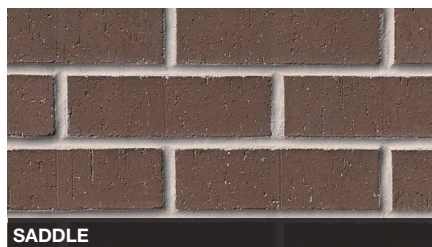

## Exceptional Beauty. Effortless Performance.

General Shale has spent nearly 100 years building communities, homes, and businesses throughout the U.S. and Canada. Our General Shale Brick products enable you to create unique designs through the use of texture, size, and colors ranging from classic reds to warm earth tones and unique pastels. All-natural clay brick has an exceptionally long life cycle, does not emit ozone-depleting substances, and can be manufactured virtually waste-free.

A solid foundation starts with General Shale products.

PLEASE NOTE: Photo samples are intended to represent general color range and texture. Precise color fidelity is difficult to obtain in print. Brick selection should be made from product samples.