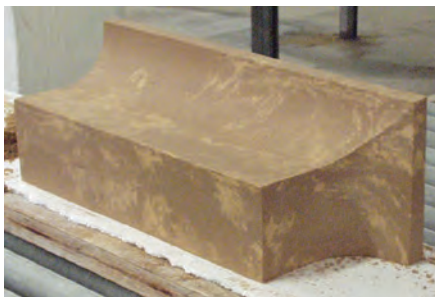

The ARRIS-cast Advantage

Arriscraft is the industry leader in product quality. Our tradition of excellence continues with ARRIS-cast Cast Stone. The unique ability to create colors and striations to complement our exclusive Renaissance® Masonry Units allows for beautiful integration with your Arriscraft project. Or, take advantage of our expertise to create the ideal colors for your design.

Rocked Cast Stone

Impressions

Select key stones, quoins, arches, sills, wall caps, window and door heads, and surrounds from our standard product guide, or work with our team to create custom details, enhancements or signs. Large scale or finely detailed, ARRIS-cast is the ideal choice for those finishing touches.