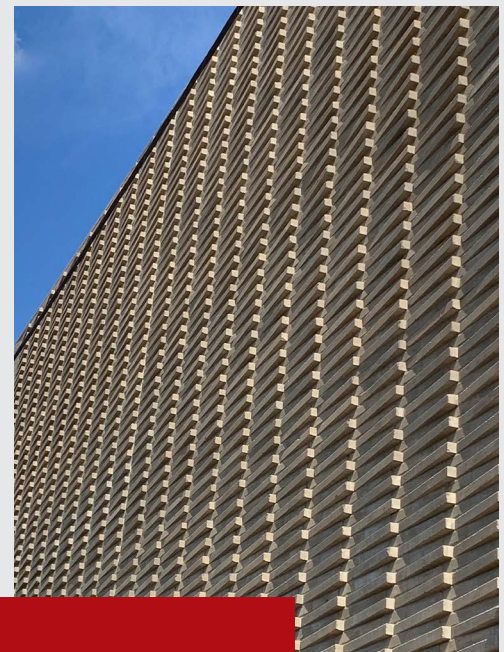

Architectural Linear Series Brick

This long, elegant brick, with rugged appeal features a weathered finish that is ideal for modern designs. Adding to the unique look of this brick, the lengths are random, with the longest bricks extending to 23-5/8"

Midnight Grey

Midnight Grey

Charcoal

Charcoal

Architectural Linear Series Brick Cambridge, Ontario Plant

The unique weathered appearance of Architectural Linear Series Brick is complemented by four distinctive colours: Charcoal, Midnight Grey, Obsidian and Opal.

LS23 2-3/8" x random (up to 23-5/8") x 3-3/4"

PRO TIP:

Change things up by reversing all or some of the bricks in the wall. Or get more creative and add dramatic new effects by adding unique designs. As simple or as intricate as you want, Architectural Linear Series Brick offers the flexibility you need.