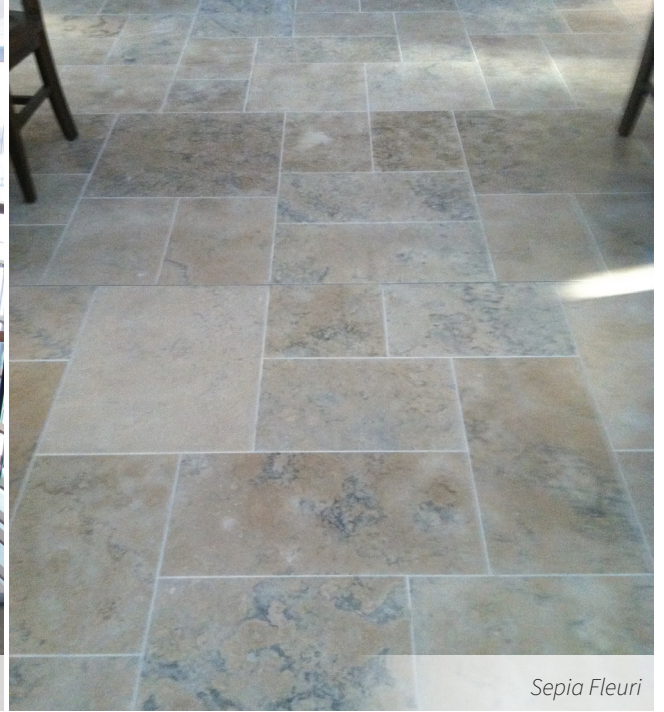

Sepia Veined

Elevate your indoor spaces with Adair® Tile

Natural Adair® Limestone is beauty unparalleled and often used for indoor flooring and stair treads. The inherent warmth and strength of Adair® Limestone conveys elegance, strength and sophistication in formal and casual settings.

Sepia Fleuri

Sepia Fleuri

Sepia Fleuri

Blue-Grey Fleuri

Blue-Grey Fleuri

Colour/Veining Options:

Blue-Grey Fleuri, Blue-Grey Veined, Sepia Fleuri, Sepia Veined

Standard Finish: