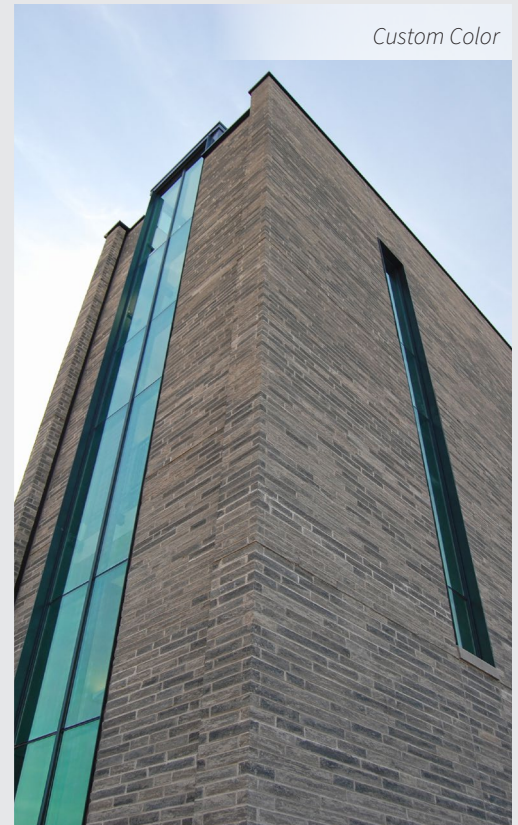

## Contemporary Brick

Contemporary Brick offers modern refinement in an array of colors. This unique brick style is unlike traditional brick, owing to its random lengths (up to 30-3/8") and elongated appearance.

# Contemporary Brick

**PRO TIP:**

Contemporary Brick is elegant and uncomplicated. But it's far from boring! The beauty of this brick's simplicity is that it's a canvas for creativity, including color blends, custom colors, and innovative patterns.

Contemporary Brick is offered in three sizes and six colours:

CON31	3-1/8" H x random (Up to 30-3/8") L x 3 1/2" D
-------	--