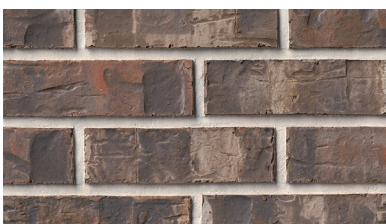

Mineral Wells collection

Mineral Wells collection

Brownstone

Chestnut Hill

Fireside

Hickory Trail

Las Cruces

Logansport

Mayfield

Miners Trail - NEW

Ole Country

Ridgemont

Riverbend

Sabino

Wells Valley - NEW

Winslow

Exceptional Beauty. Effortless Performance.

The exquisite allure of Meridian™ Brick on your home or office will be a bold expression of your unique personality. Ranging from traditional reds to pastels and earth tones, from straight edges to tumbled and textured styles, our clay brick products enable you to create unique designs that will transform your next project into a signature statement of beauty for generations to come. A solid foundation built by Meridian™ Brick.

PLEASE NOTE: This literature is intended to generally show the color range of the featured product. Using print and photography, it is impossible to show all colors, percentages of colors, texture and the harmless imperfections that may be contained in thousands of brick. Brick from different production runs may vary slightly in color range and texture.