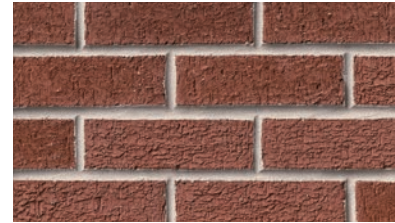

Columbia, SC Architectural Series

Columbia, SC Architectural Series

Black Matte - **NEW**

Black Metallic - **NEW**

Brown Wirecut

Brown Wirecut Flashed

Burgundy Luster - **NEW**

Chocolate Wirecut

Cottonwood

Dark Grey Wirecut

Dark Palomino Ripple

Dark Palomino Wirecut

Flat Set Brown Flashed Wirecut

Flat Set Light Brown Wirecut

Flat Set Red Brown Flashed Wirecut

Grey Flashed Wirecut

A solid foundation built by Meridian® Brick.

Old Tavern

Old Williamsburg

Red Ripple

Red Rollback

Red Rollback Flashed

Red Rug

Red Rug Flashed

Red Semi Smooth

Red Semi Smooth Flashed

Red Wirecut

Red Wirecut Flashed

Red Wirecut Ironspot

Savannah Moss

Savoy COL4

PLEASE NOTE: This literature is intended to generally show the color range of the featured product. Using print and photography, it is impossible to show all colors, percentages of colors, texture and the harmless imperfections that may be contained in thousands of brick. Brick from different production runs may vary slightly in color range and texture.