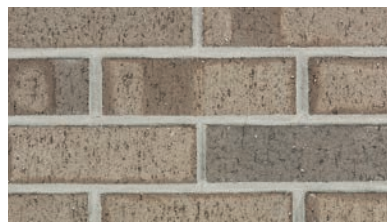

Columbia, SC Architectural Series

Columbia, SC Architectural Series

Black Matte - **NEW**

Black Metallic - **NEW**

Brown Wirecut

Brown Wirecut Flashed

Burgundy Luster - **NEW**

Chocolate Wirecut

Cottonwood

Dark Grey Wirecut

Dark Palomino Ripple

Dark Palomino Wirecut

Flat Set Brown Flashed Wirecut

Flat Set Light Brown Wirecut

Flat Set Red Brown Flashed Wirecut

Grey Flashed Wirecut

Light Grey Ripple

Light Grey Wirecut

Medium Grey Wirecut

Medium Palomino Ripple

Medium Palomino Wirecut

Metallic Range - **NEW**

Moultrie

New Ashbury Wirecut Ironspot

Red Semi Smooth

Red Semi Smooth Flashed

Red Wirecut

Red Wirecut Flashed

Red Wirecut Ironspot

Savannah Moss

Savoy COL4

PLEASE NOTE: This literature is intended to generally show the color range of the featured product. Using print and photography, it is impossible to show all colors, percentages of colors, texture and the harmless imperfections that may be contained in thousands of brick. Brick from different production runs may vary slightly in color range and texture.