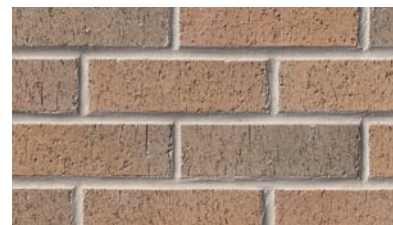

Columbia, SC Architectural Series

Columbia, SC Architectural Series

Black Matte - **NEW**

Black Metallic - **NEW**

Brown Wirecut

Brown Wirecut Flashed

Burgundy Luster - **NEW**

Chocolate Wirecut

Cottonwood

Dark Grey Wirecut

Dark Palomino Ripple

Dark Palomino Wirecut

Flat Set Brown Flashed Wirecut

Flat Set Light Brown Wirecut

Flat Set Red Brown Flashed Wirecut

Grey Flashed Wirecut

Light Grey Ripple

Light Grey Wirecut

Medium Grey Wirecut

Medium Palomino Ripple

Medium Palomino Wirecut

Metallic Range - **NEW**

Moultrie

New Ashbury Wirecut Ironspot

Red Semi Smooth

Red Semi Smooth Flashed

Red Wirecut

Red Wirecut Flashed

Red Wirecut Ironspot

Savannah Moss

Savoy COL4

PLEASE NOTE: This literature is intended to generally show the color range of the featured product. Using print and photography, it is impossible to show all colors, percentages of colors, texture and the harmless imperfections that may be contained in thousands of brick. Brick from different production runs may vary slightly in color range and texture.