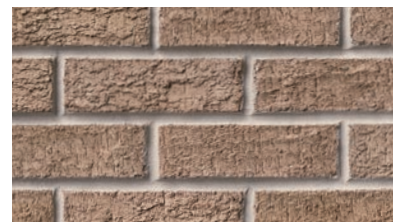

Columbia, SC Architectural Series

Columbia, SC Architectural Series

Black Matte - **NEW**

Black Metallic - **NEW**

Brown Wirecut

Brown Wirecut Flashed

Burgundy Luster - **NEW**

Chocolate Wirecut

Cottonwood

Dark Grey Wirecut

Dark Palomino Ripple

Dark Palomino Wirecut

Flat Set Brown Flashed Wirecut

Flat Set Light Brown Wirecut

Flat Set Red Brown Flashed Wirecut

Grey Flashed Wirecut

Light Grey Ripple

Light Grey Wirecut

Medium Grey Wirecut

Medium Palomino Ripple

Medium Palomino Wirecut

Metallic Range - **NEW**

Moultrie

New Ashbury Wirecut Ironspot

Red Semi Smooth

Red Semi Smooth Flashed

Red Wirecut

Red Wirecut Flashed

Red Wirecut Ironspot

Savannah Moss

Savoy COL4

PLEASE NOTE: This literature is intended to generally show the color range of the featured product. Using print and photography, it is impossible to show all colors, percentages of colors, texture and the harmless imperfections that may be contained in thousands of brick. Brick from different production runs may vary slightly in color range and texture.