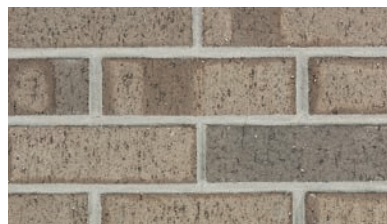

Columbia, SC Architectural Series

Columbia, SC Architectural Series

Black Metallic - **NEW**

Black Matte - **NEW**

Brown Wirecut

Brown Wirecut Flashed

Burgundy Luster - **NEW**

Chocolate Wirecut

Cottonwood

Dark Grey Wirecut

Dark Palomino Ripple

Dark Palomino Wirecut

Flat Set Brown Flashed Wirecut

Flat Set Light Brown Wirecut

Flat Set Red Brown Flashed Wirecut

Grey Flashed Wirecut

Light Grey Ripple

Light Grey Wirecut

Medium Grey Wirecut

Medium Palomino Ripple

Medium Palomino Wirecut

Moultrie

New Ashbury Wirecut Ironspot

New Ashbury Wirecut

Red Semi Smooth Flashed

Red Wirecut

Red Wirecut Flashed

Red Wirecut Ironspot

Savannah Moss

Savoy COL4

PLEASE NOTE: This literature is intended to generally show the color range of the featured product. Using print and photography, it is impossible to show all colors, percentages of colors, texture and the harmless imperfections that may be contained in thousands of brick. Brick from different production runs may vary slightly in color range and texture.