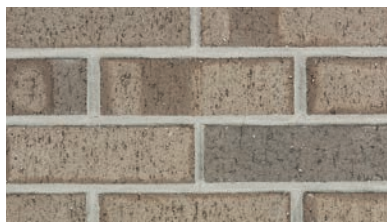

Columbia, SC Architectural Series

Columbia, SC Architectural Series

Black Metallic - **NEW**

Brown Wirecut

Brown Wirecut Flashed

Burgundy Luster - **NEW**

Chocolate Wirecut

Cottonwood

Dark Grey Wirecut

Dark Palomino Ripple

Dark Palomino Wirecut

Flat Set Brown Flashed Wirecut

Flat Set Light Brown Wirecut

Flat Set Red Brown Flashed Wirecut

Grey Flashed Wirecut

Light Grey Ripple

Light Grey Wirecut

Medium Grey Wirecut

Medium Palomino Ripple

Medium Palomino Wirecut

Moultrie

New Ashbury Wirecut Ironspot

New Ashbury Wirecut

Old Lexington

Red Wirecut

Red Wirecut Flashed

Red Wirecut Ironspot

Savannah Moss

Savoy COL4

PLEASE NOTE: This literature is intended to generally show the color range of the featured product. Using print and photography, it is impossible to show all colors, percentages of colors, texture and the harmless imperfections that may be contained in thousands of brick. Brick from different production runs may vary slightly in color range and texture.