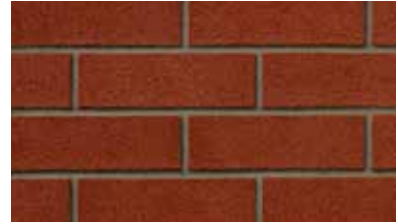

La Prairie collection

Brick: Boston

La Prairie collection

Boston

Chambly

Champlain

Dublin

Flamenco II

Kirkland

Louisiane

Nicolet

Roberval

Taschereau - NEW

Terrebonne

Exceptional Beauty. Effortless Performance.

The exquisite allure of Meridian™ Brick on your home or office will be a bold expression of your unique personality. With many colors and textures to choose from, our clay brick products enable you to create unique designs that will transform your next project into a signature statement of beauty for generations to come. In addition to its beauty, brick is energy efficient, requires minimal maintenance and provides maximum durability, so there is no need to sacrifice sophisticated design for sustainability.

A solid foundation built by Meridian™ Brick.

PLEASE NOTE: This literature is intended to generally show the color range of the featured product. Using print and photography, it is impossible to show all colors, percentages of colors, texture and the harmless imperfections that may be contained in thousands of brick. Brick from different production runs may vary slightly in color range and texture.