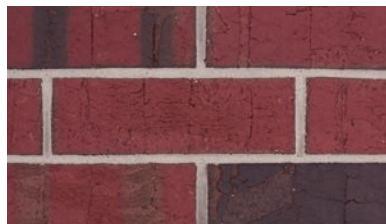

Red Rollback Flashed

**Exceptional Beauty.
Effortless Performance.**

The exquisite allure of Meridian® Brick on your project will be a bold expression of your unique vision. With its rich palette of colors and strict adherence to ASTM standards, our clay brick products enable you to create unique designs that will transform your next project into a signature statement of beauty for generations to come.

In addition to aesthetics and strength, Meridian® Brick is a perfect choice to help your projects achieve LEED certification by qualifying for potential LEED credits in several categories. All-natural clay bricks have an exceptionally long life cycle, do not emit ozone-depleting substances and can be manufactured virtually waste-free.

A solid foundation built by Meridian® Brick.