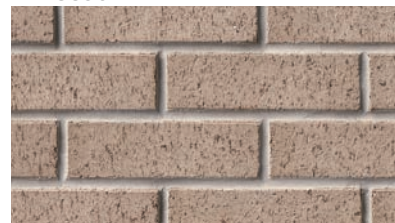

# Columbia, SC Architectural Series

Brown Wirecut

Brown Wirecut Flashed

Chocolate Wirecut

Dark Grey Wirecut

Dark Palomino Ripple

Dark Palomino Wirecut

Flat Set Brown Flashed Wirecut

Flat Set Light Brown Wirecut

Flat Set Red Brown Flashed Wirecut

Grey Flashed Wirecut

Light Grey Ripple

Light Grey Wirecut

Medium Grey Wirecut

Medium Palomino Ripple

Medium Palomino Wirecut

New Ashbury Wirecut Ironspot

New Ashbury Wirecut

Old Atlanta

Old Lancaster

Old Lexington

Old Richland

Old Tavern

Red Ripple