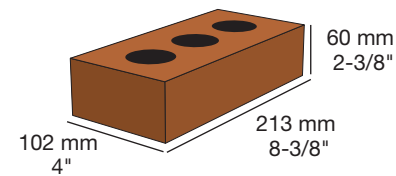

100% Solid Brick

Soldier Corner

External Corner

Internal Corner

Bullnose

External Radius

Shelf Angles

Shelf Angle Brick

Shelf Angle Corner Brick

Soldier Shelf Angle

Soldier Shelf Angle Corner

PRODUCTION SIZES

Metric Modular (MTM)

Imperial Modular (MOD)

Quebec (MOD)

Ontario (ONT)