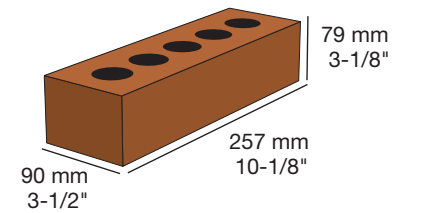

SPECIAL SHAPES

Corners

Shelf Angles

PRODUCTION SIZES

MAX

PARTS OF A BRICK WALL