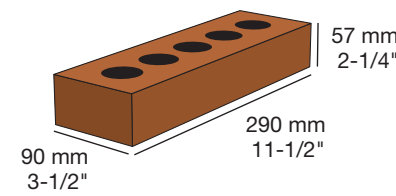

Metric Norman (MNO)