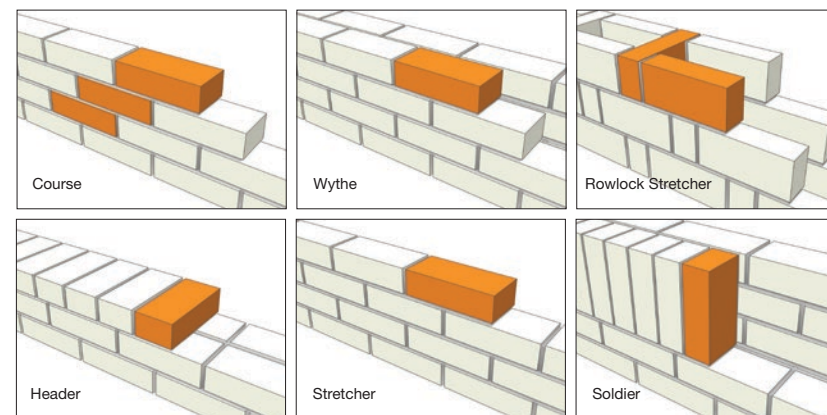

100% Solid Brick

Soldier Corner

External Corner

Internal Corner

Bullnose

External Radius

Shelf Angles

Shelf Angle Brick

Shelf Angle Corner Brick

Soldier Shelf Angle

Soldier Shelf Angle Corner

PRODUCTION SIZES

Metric Modular (MTM)

Imperial Modular (MOD)

Quebec (MOD)

Ontario (ONT)

CSR

MAX

Metric Norman (MNO)

Engineer Norman (ENN)

Metric Jumbo (MJU)

PARTS OF A BRICK WALL

Course

Wythe