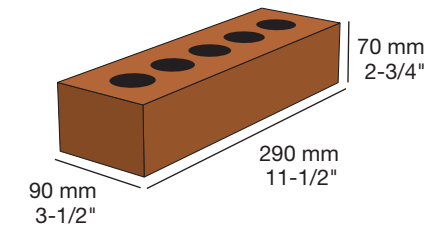

Engineer Norman (ENN)