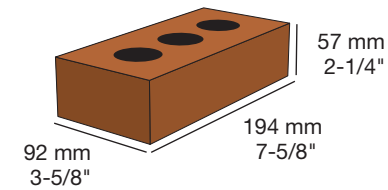

100% Solid Brick

Soldier Corner

External Corner

Internal Corner

Bullnose

External Radius

Shelf Angles

Shelf Angle Brick

Shelf Angle Corner Brick

Soldier Shelf Angle

Soldier Shelf Angle Corner

PRODUCTION SIZES

Metric Modular (MTM)

Imperial Modular (MOD)

Quebec (MOD)

Ontario (ONT)