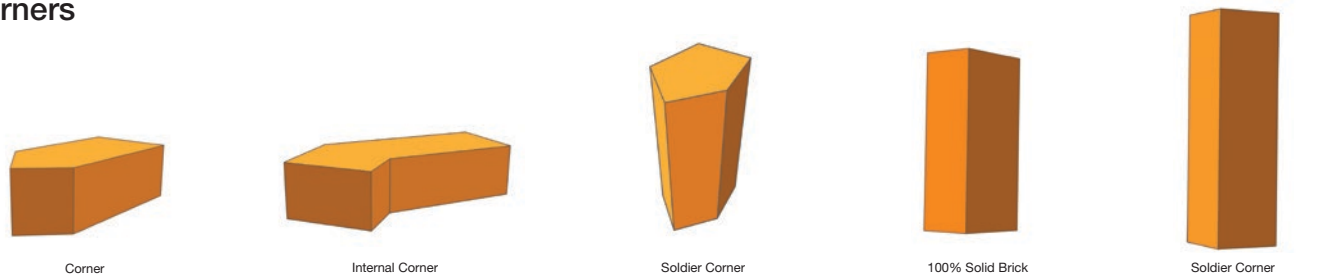

Vintage Matt

Williamsburg MK II

Winterbourne

SPECIAL SHAPES

Corners

Corner

Internal Corner

Soldier Corner

100% Solid Brick

Soldier Corner

External Corner

Internal Corner

Bullnose

External Radius

Shelf Angles

Shelf Angle Brick