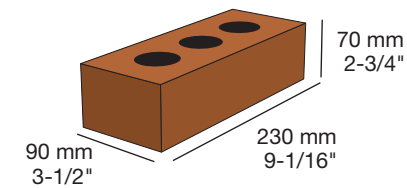

100% Solid Brick

Soldier Corner

External Corner

Internal Corner

Bullnose

External Radius

Shelf Angles

Shelf Angle Brick

Shelf Angle Corner Brick

Soldier Shelf Angle

Soldier Shelf Angle Corner

PRODUCTION SIZES

Metric Modular (MTM)

Imperial Modular (MOD)

Quebec (MOD)

Ontario (ONT)