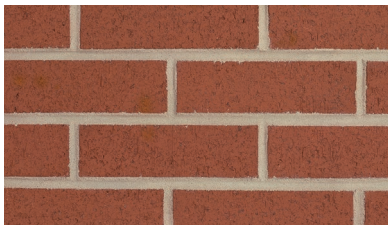

A solid foundation built by Meridian™ Brick.

Citadel

Crimson

Manhattan

Pebble

Regiment

Sunset

Varsity

Wheat

PLEASE NOTE: This literature is intended to generally show the color range of the featured product. Using print and photography, it is impossible to show all colors, percentages of colors, texture and the harmless imperfections that may be contained in thousands of brick. Brick from different production runs may vary slightly in color range and texture.