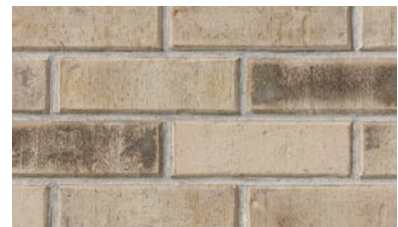

Canada collection

Brick: Vanier

Canada collection

Albion

Brockville

Caledonia

Cavendish

Cavendish II

Lakeshore

Macdonald

Exceptional Beauty. Effortless Performance. The exquisite allure of Meridian™ Brick on your home or office will be a bold expression of your unique personality. Ranging from traditional reds to pastels and earth tones, from straight edges to tumbled and textured styles, our clay brick products enable you to create unique designs that will transform your next project into a signature statement of beauty for generations to come. A solid foundation built by Meridian™ Brick. Be Bold. Be Brick™.

Wellington

Wellington Square

PLEASE NOTE: This literature is intended to generally show the colour range of the featured product. Using print and photography, it is impossible to show all colours, percentages of colour, texture and the harmless imperfections that may be contained in thousands of brick. Brick from different production runs may vary slightly in colour range and texture.