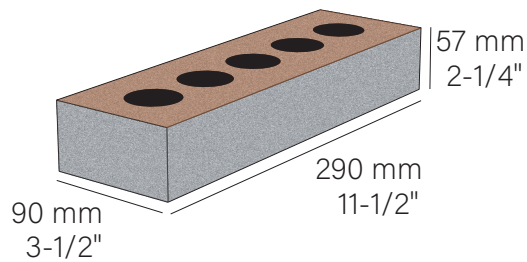

DISTRICT SERIES

DISTRICT SERIES

Our Metric Norman sized brick is appreciated in contemporary architecture for its elegant linear effect in the wall.

The District series is readily available in six stocked colours, ready for your next project.

METRIC NORMAN (MNO)

290mm length x 57mm height x 90mm bed depth
11-1/2" length x 2-1/4" height x 3-1/2" bed depth

NOTES:

- 3 Metric Norman brick course out with one Metric Modular concrete block
- Approximately 4.6 Metric Norman brick covers one square foot
- 49.8 Metric Norman brick covers one square metre
- Imperial dimensions are rounded