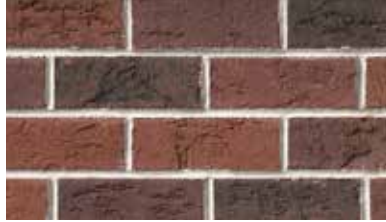

Salisbury, NC collection

Salisbury, NC collection

Abingdon

Berkshire

Castlerock

Catawba Ridge

Charred Oak

Coastal Bluff

Cordoba

Craggy Mountain

Cumberland

La Cava

New Swan Quarter

Ocean Isle

Olde Columbia

Savannah Gray

Seven Oaks

Tobacco Road

Turner Ridge - **NEW**

Walnut Grove

**Exceptional Beauty.
Effortless Performance.**

The exquisite allure of Meridian® Brick on your home or office will be a bold expression of your unique personality. Ranging from traditional reds to pastels and earth tones, from straight edges to tumbled and textured styles, our clay brick products enable you to create unique designs that will transform your next project into a signature statement of beauty for generations to come.