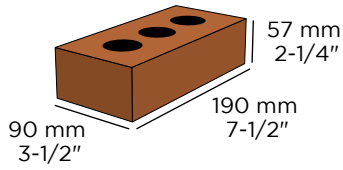

100% Solid Brick

Soldier Corner

External Corner

Internal Corner

Bullnose

External Radius

Shelf Angles

Shelf Angle Brick

Shelf Angle Corner Brick

Soldier Shelf Angle

Soldier Shelf Angle Corner

PRODUCTION SIZES

Metric Modular (MTM)

Imperial Modular (MOD)

Quebec (MOD)

Ontario (ONT)