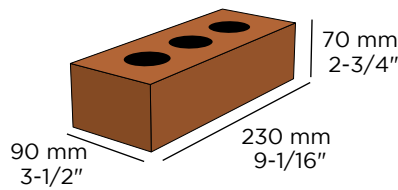

100% Solid Brick

Soldier Corner

External Corner

Internal Corner

Bullnose

External Radius

Shelf Angles

Shelf Angle Brick

Shelf Angle Corner Brick

Soldier Shelf Angle

Soldier Shelf Angle Corner

PRODUCTION SIZES

Metric Modular (MTM)

Imperial Modular (MOD)

Quebec (MOD)

Ontario (ONT)