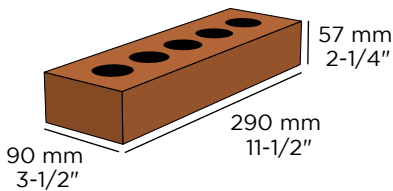

Metric Norman (MNO)