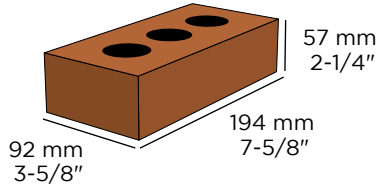

100% Solid Brick

Soldier Corner

External Corner

Internal Corner

Bullnose

External Radius

Shelf Angles

Shelf Angle Brick

Shelf Angle Corner Brick

Soldier Shelf Angle

Soldier Shelf Angle Corner

PRODUCTION SIZES

Metric Modular (MTM)

Imperial Modular (MOD)

Quebec (MOD)

Ontario (ONT)