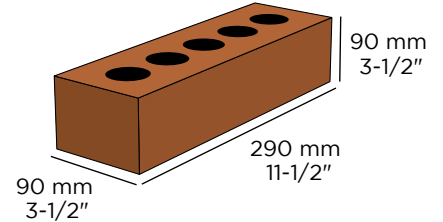

CSR

MAX

Metric Norman (MNO)

Engineer Norman (ENN)

Metric Jumbo (MJU)

PARTS OF A BRICK WALL

PLEASE NOTE: This literature is intended to generally show the colour range of the featured product. Using print and photography, it is impossible to show all colours, percentages of colours, texture and the harmless imperfections that may be contained in thousands of brick. Brick from different production runs may vary slightly in colour range and texture.