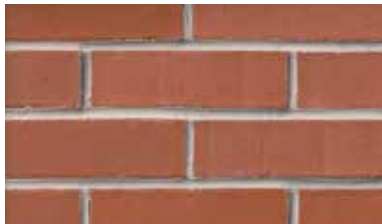

A solid foundation built by Meridian® Brick.

Select Smooth Range

Select Smooth Red

Vertex Range

Vertex Red

Wirecut Range

Wirecut Red

PLEASE NOTE: This literature is intended to generally show the color range of the featured product. Using print and photography, it is impossible to show all colors, percentages of colors, texture and the harmless imperfections that may be contained in thousands of brick. Brick from different production runs may vary slightly in color range and texture.