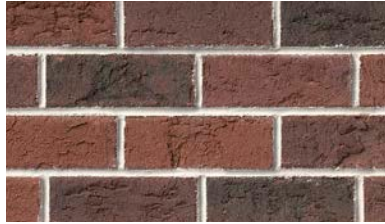

Salisbury, NC collection

Salisbury, NC collection

Abingdon

Berkshire

Castlerock

Catawba Ridge

Charred Oak

Coastal Bluff

Cordoba

Craggy Mountain

Cumberland

Jasper

La Cava

New Swan Quarter

Ocean Isle

Old Madison

Olde Columbia

Savannah Gray

Seven Oaks

Tobacco Road

Walnut Grove

**Exceptional Beauty.
Effortless Performance.**

The exquisite allure of Meridian® Brick on your home or office will be a bold expression of your unique personality. Ranging from traditional reds to pastels and earth tones, from straight edges to tumbled and textured styles, our clay brick products enable you to create unique designs that will transform your next project into a signature statement of beauty for generations to come.

Be Bold. Be Brick®.

PLEASE NOTE: This literature is intended to generally show the color range of the featured product. Using print and photography, it is impossible to show all colors, percentages of colors, texture and the harmless imperfections that may be contained in thousands of brick. Brick from different production runs may vary slightly in color range and texture.