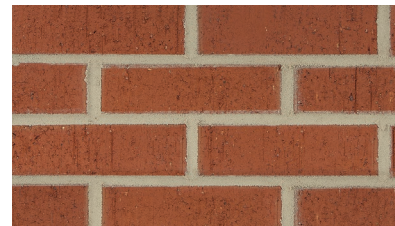

A solid foundation built by Meridian™ Brick.

Select Smooth Range

Select Smooth Red

Vertex Range

Vertex Red

Wirecut Range

Wirecut Red

PLEASE NOTE: This literature is intended to generally show the color range of the featured product. Using print and photography, it is impossible to show all colors, percentages of colors, texture and the harmless imperfections that may be contained in thousands of brick. Brick from different production runs may vary slightly in color range and texture.