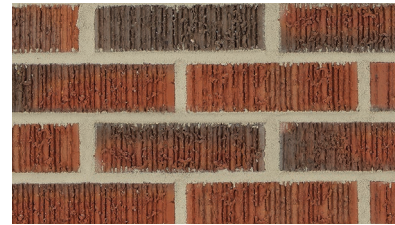

In addition to aesthetics and strength, Meridian™ bricks are a perfect choice to help your projects achieve LEED certification by qualifying for potential LEED credits in several categories. All-natural clay bricks have an exceptionally long life cycle, do not emit ozone-depleting substances and can be manufactured virtually waste-free.

A solid foundation built by Meridian™ Brick.

Select Smooth Range

Select Smooth Red

Vertex Range

Vertex Red

Wirecut Range

Wirecut Red

PLEASE NOTE: This literature is intended to generally show the color range of the featured product. Using print and photography, it is impossible to show all colors, percentages of colors, texture and the harmless imperfections that may be contained in thousands of brick. Brick from different production runs may vary slightly in color range and texture.