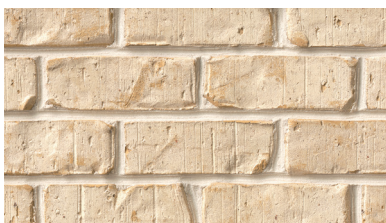

Insignia Series collection

Insignia Series collection

Anvil Crest

Balmoral Crest

Castle Crest - NEW

Edgewood Crest

Highland Crest

Marquette Crest - NEW

Revere Crest

Saddleback Crest

Signet Crest

Stags Creek Crest

Sutters Mill Crest

The glorious Old World structures still seen throughout Southern Europe and England, from Tuscany's quaint hill towns to London's bustling Elizabethan era thoroughfares, continue to inspire us hundreds of years later. With the Insignia Series, we've reached back across the centuries to resurrect a golden era in architecture - featuring sumptuous colors, textures and motifs that are making a lasting mark in the New World.

An extension of our popular Gleason Collection, the Insignia Series achieves its well-aged appearance thanks to a special tumbling process - producing unique color and texture variations that result in its signature Old World patina. Despite their time-worn facade, the entire series is made with thoroughly modern production techniques to provide a final result that's durable, energy efficient and easy to maintain.

A solid foundation built by Meridian™ Brick.

PLEASE NOTE: This literature is intended to generally show the color range of the featured product. Using print and photography, it is impossible to show all colors, percentages of colors, texture and the harmless imperfections that may be contained in thousands of brick. Brick from different production runs may vary slightly in color range and texture.