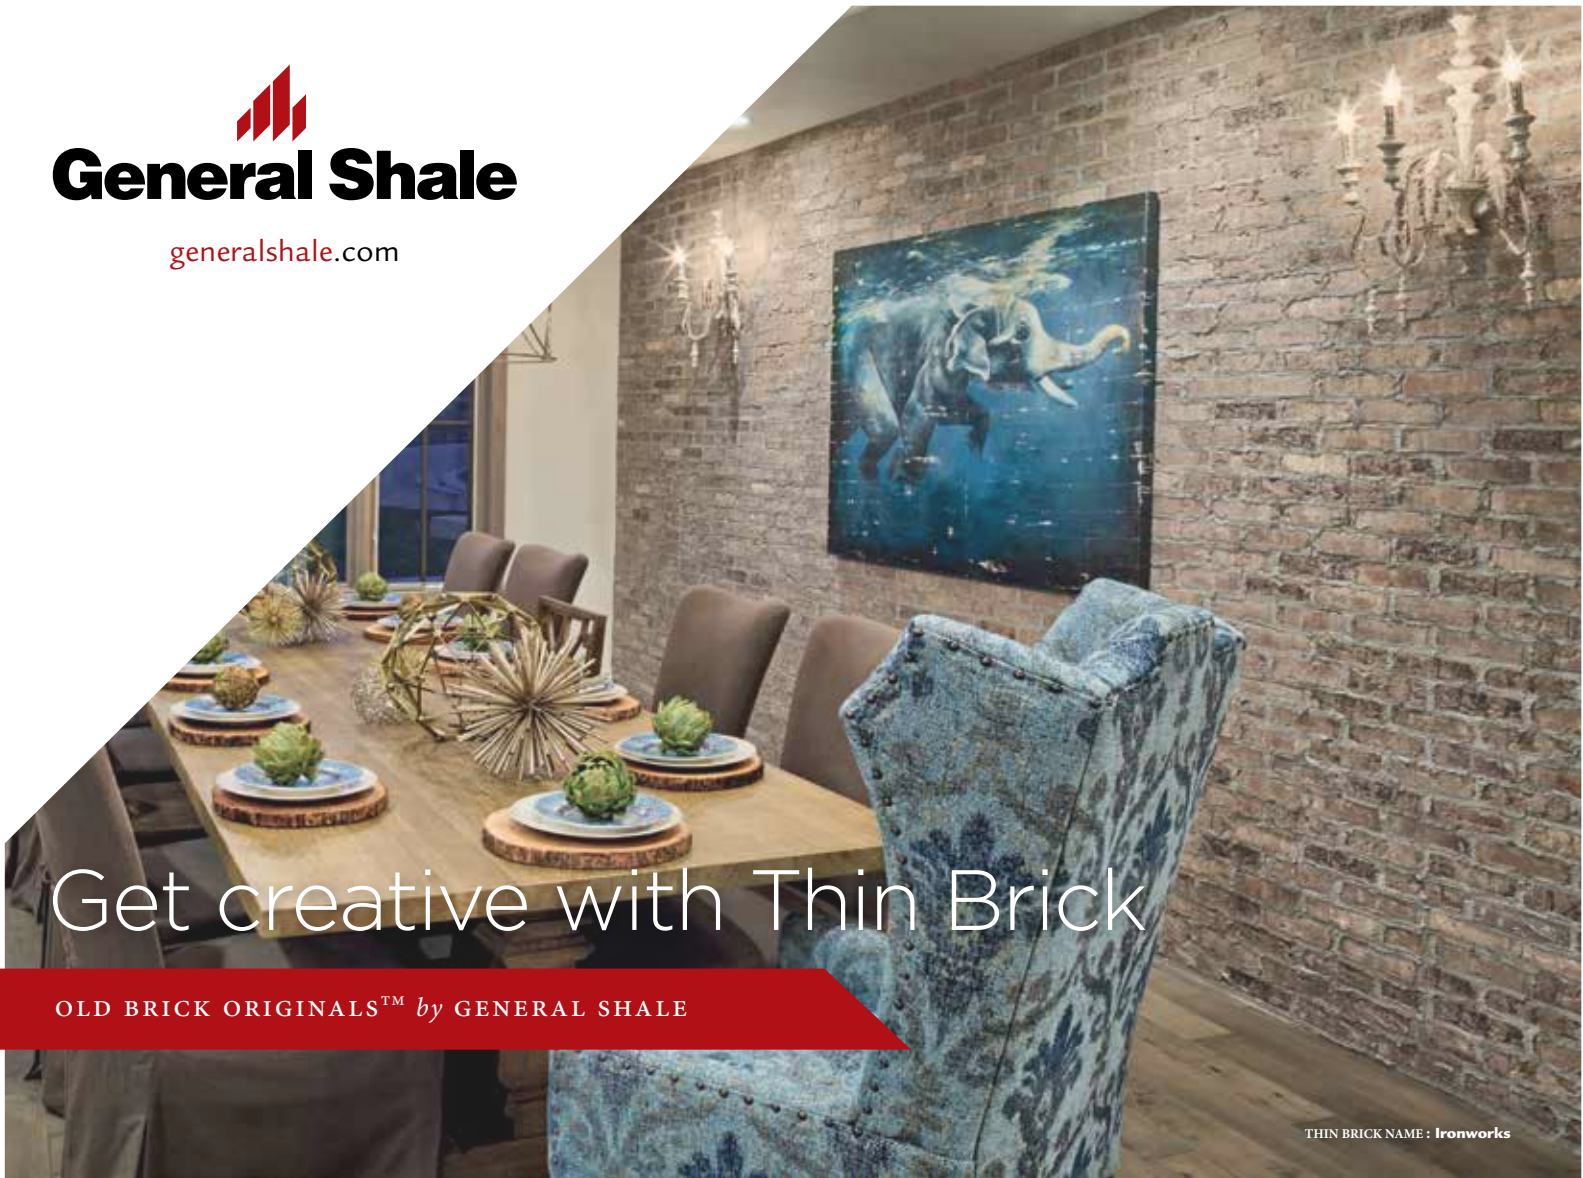

generalshale.com

Get creative with Thin Brick

OLD BRICK ORIGINALS™ by GENERAL SHALE

THIN BRICK NAME : Ironworks

General Shale Thin Brick is authentic, *kiln-fired brick cut thin* and is a practical solution for exterior and interior applications. Our enduring line of Old Brick Originals™ consists of 12 thin brick products that provide a great deal of versatility in color and texture having been produced from the finest, most durable clays of the Rocky Mountains. All are uniquely tumbled and provide a one of a kind collection of distressed, textured edges reminiscent of historic exposed brick walls.

Old Brick Originals™ is the ultimate combination of fashion and function. Because thin brick is so **lightweight**, there is no longer the need to worry about load-bearing walls or reinforced subfloors. It's an excellent product for new construction or renovation projects such as kitchen back-splashes or fireplace cladding.