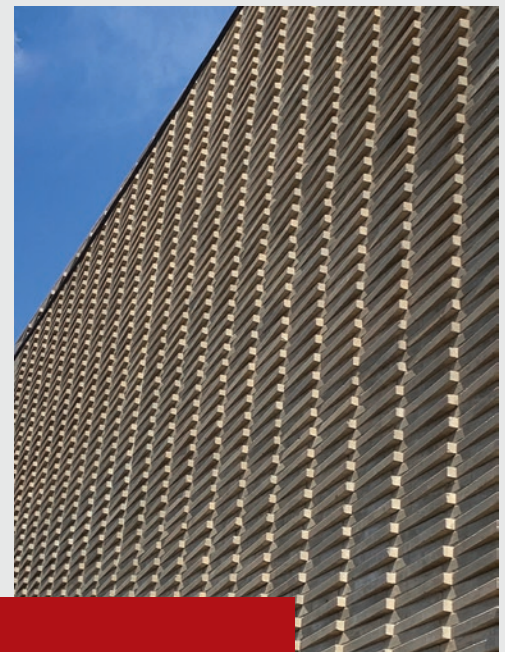

Architectural Linear Series Brick

This long, elegant brick, with rugged appeal features a weathered finish that is ideal for modern designs. Adding to the unique look of this brick, the lengths are random, with the longest bricks extending to 23-5/8"

Midnight Grey

Midnight Grey

Charcoal

Charcoal

Architectural Linear Series Brick Cambridge, Ontario Plant

The unique weathered appearance of Architectural Linear Series Brick is complemented by four distinctive colors: Charcoal, Midnight Grey, Obsidian and Opal.

LS22	2-1/4" H x Random (up to 23-5/8") L x 3-3/4"D
------	---

PRO TIP:

Change things up by reversing all or some of the bricks in the wall. Or get more creative and add dramatic new effects by adding unique designs. As simple or as intricate as you want, Architectural Linear Series Brick offers the flexibility you need.