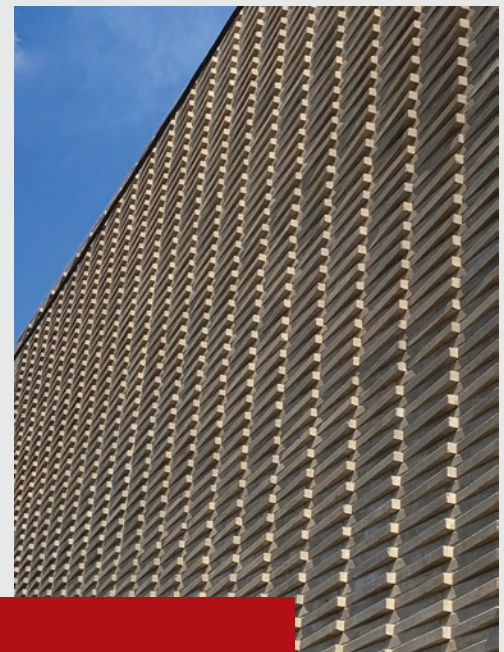

Architectural Linear Series Brick

This long, elegant brick, with rugged appeal features a weathered finish that is ideal for modern designs. Adding to the unique look of this brick, the lengths are random, with the longest bricks extending to 23-5/8"

Midnight Grey

Midnight Grey

Charcoal

Charcoal

Architectural Linear Series Brick

Cambridge, Ontario Plant

The unique weathered appearance of Architectural Linear Series Brick is complemented by four distinctive colors: Charcoal, Midnight Grey, Obsidian and Opal.

LS22	2-1/4" x random (up to 23-5/8") x 3-3/4"
------	--

PRO TIP:

Change things up by reversing all or some of the bricks in the wall. Or get more creative and add dramatic new effects by adding unique designs. As simple or as intricate as you want, Architectural Linear Series Brick offers the flexibility you need.

Architectural Linear Series Brick

Fort Valley, Georgia Plant

Our Fort Valley, Georgia plant offers five unique colors: Burnt Umber, Cedar Woods, Chateau Brown, Harbor Gray, White Pearl

LS22	2-1/4" x random (up to 23-5/8") x 3-3/4"
------	--