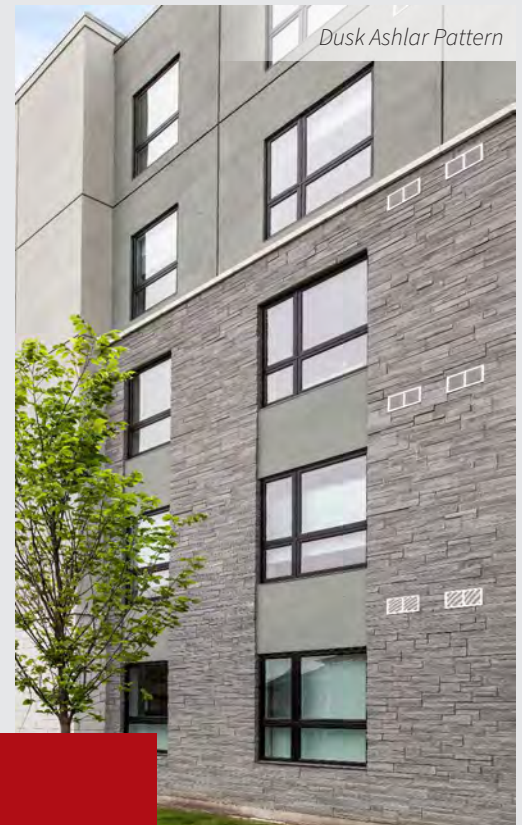

Urban LedgeStone

This natural, ledgeStone-style Building Stone features long, sleek lengths in three sizes and six striking colours. Urban LedgeStone is Arriscraft's first product designed to be installed in a coursed pattern, which is incredibly easy and efficient to install, and results in a modern, elegant profile.

Urban LedgeStone Configuration Options

PRO TIP:

Urban LedgeStone is designed to be laid in a coursed pattern, but its sizing also allows for a more traditional ashlar pattern.

Urban LedgeStone is offered in three sizes and six colours: