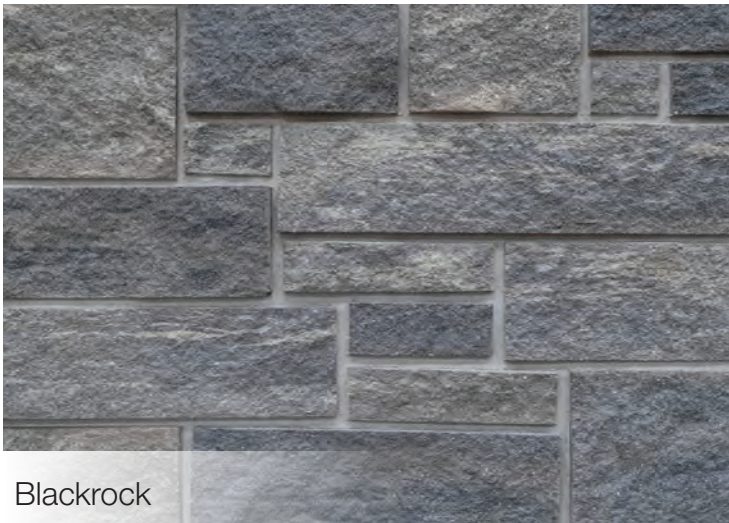

Rockport Grey

Realistic Profiles

Unlike most manufactured stone, Arriscraft products feature authentic profiles, whether it be the robust Matterhorn, or the tumbled elegance of Citadel®.

Savannah

Silver Slate

Weatherwood

Silver Slate

Highfalls Ledgestone

Beech Mountain

Blackrock

Cloudland

Matterhorn

Augusta

Barnwood

Blueridge

Chalet

Cotton Creek

Saddle

Old Country

Big Horn

Smokey Mountain