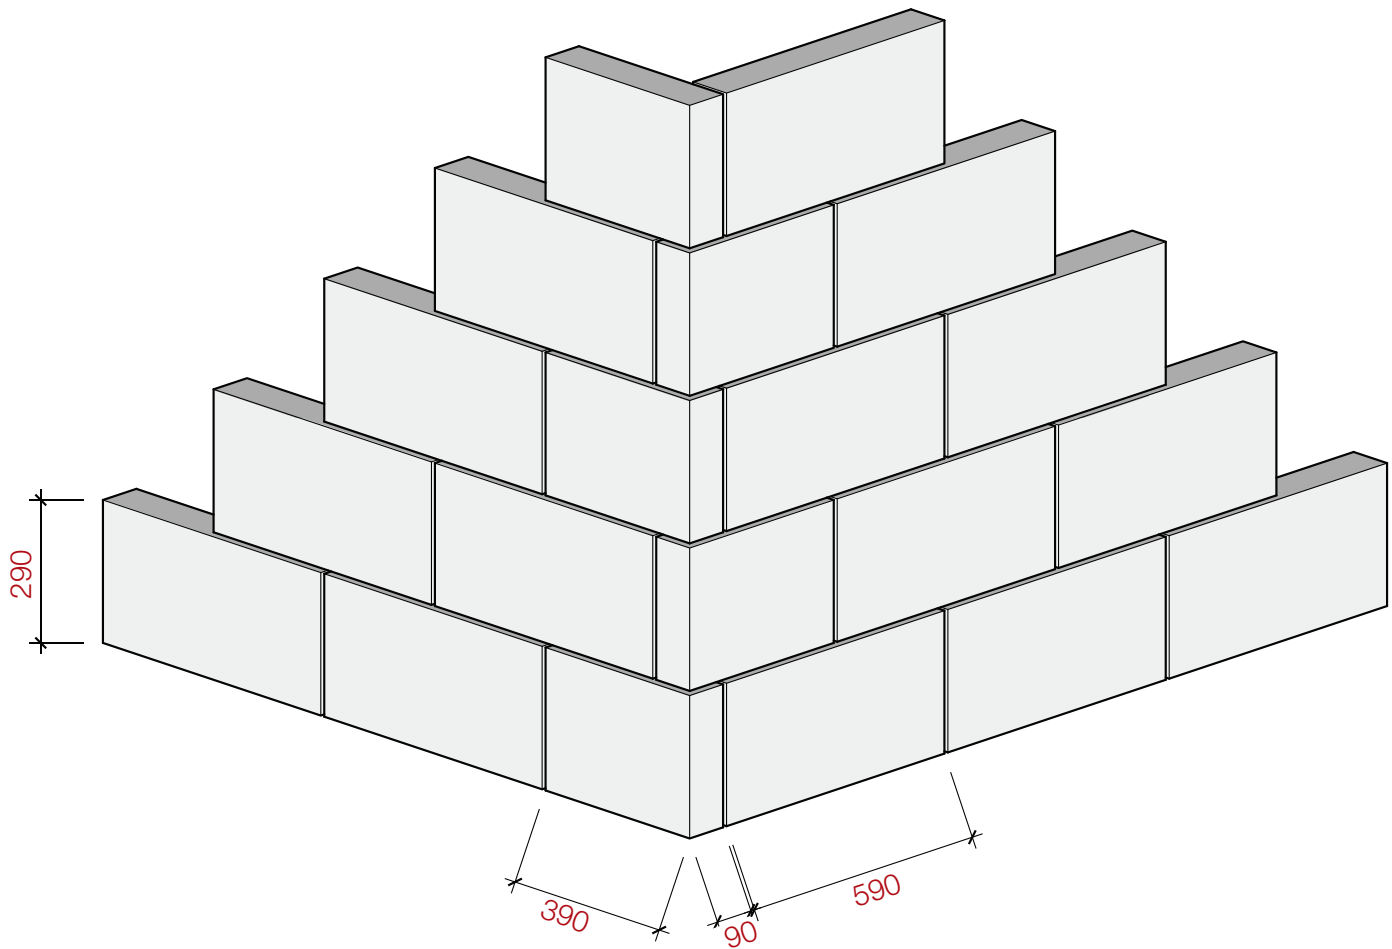

At Arriscraft we cut corners...  
so you don't have to.

Introducing our new Renaissance®  
290 High x **390 mm long** corners units.

800.265.8123 | [arriscraft.com](http://arriscraft.com)

 **Arriscraft**  
Building Stone · Brick · Limestone

## Renaissance® 390 mm long corners units.

Developed for efficiency, our new 390 mm long Renaissance® corner unit makes it easier to maintain a half bond in a wall. Our field tests have shown as much as a 50% reduction in overall cutting; saving time and equipment.

- 290 mm H x 390 mm L x 90 mm D
- Five standard colours: Birchbark, Driftwood, Nutmeg, Sandrift, White
- Remaining Renaissance® colours are available on a custom basis.

800.265.8123 | [arriscraft.com](http://arriscraft.com)