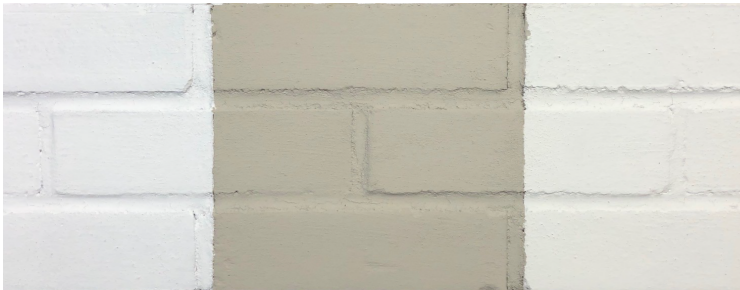

WAREHOUSE BRICK PAINTABLES

by General Shale

CREATE YOUR STYLE MOMENT.

TEXTURE: STRAIGHT/SMOOTH

TEXTURE: DISTRESSED/DIVERSE

Warehouse Brick Paintables by General Shale – thin brick with varying textures designed to facilitate the creation of your style moment. Units are natural, fired clay thin brick and available in flats and corners. Choose from Bianco White, Nube Gray and Avorio White to complete your painted look.

ASK US ABOUT ROMABIO ITALIAN MINERAL PAINT.

ROMABIO Italian mineral paint can help you achieve your desired paint style and color while providing a long lasting finish. Desired painted finish may require more or less coats based on initial brick color.

WHY CHOOSE WAREHOUSE BRICK PAINTABLES?

- **TEXTURE**
Straight/Smooth or Distressed Diverse
- **WEIGHTS**
Approx. 35lbs/box or 1,800lbs/pallet
- **PREPACKAGED**
For immediate Use
- **BOXED**
50 Flats or 25 corners
- **COVERAGE**
Approx. 7 thin brick per sq ft flats.
Approx. 5 thin brick per 1n ft corners
- **PALLET**
50 boxes or 2,500 units