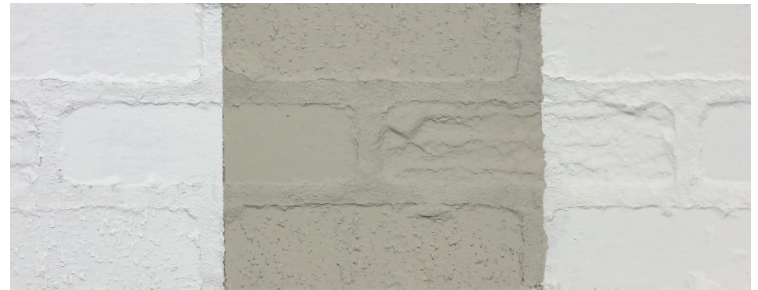

WAREHOUSE BRICK PAINTABLES

by General Shale

CREATE YOUR STYLE MOMENT.

TEXTURE: STRAIGHT/SMOOTH

TEXTURE: DISTRESSED/DIVERSE

Warehouse Brick Paintables by General Shale – thin brick with varying textures designed to facilitate the creation of your style moment. Units are natural, fired clay thin brick and available in flats and corners. Choose from Bianco White, Nube Gray and Avorio White to complete your painted look.

ASK US ABOUT ROMABIO ITALIAN MINERAL PAINT.

ROMABIO Italian mineral paint can help you achieve your desired paint style and color while providing a long lasting finish. Desired painted finish may require more or less coats based on initial brick color.

WHY CHOOSE WAREHOUSE BRICK PAINTABLES?

- **TEXTURE**
Straight/Smooth or Distressed Diverse
- **WEIGHTS**
Approx. 35lbs/box or 1,800lbs/pallet
- **PREPACKAGED**
For immediate Use
- **BOXED**
50 Flats or 25 corners
- **COVERAGE**
Approx. 7 thin brick per sq ft flats.
Approx. 5 thin brick per 1n ft corners
- **PALLET**
50 boxes or 2,500 units